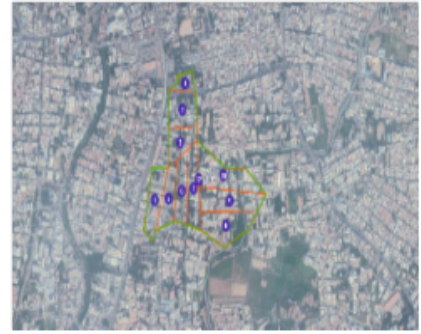

Nazri Naksha

Google Map View