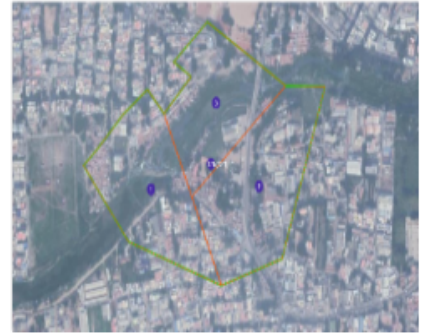

Nazri Naksha

Google Map View