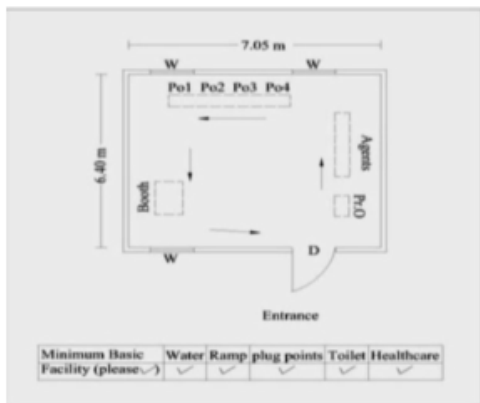

Nazri Naksha

Google Map View

Polling Station Building Front View

Polling Station Front View

Cad View

Key MAP View