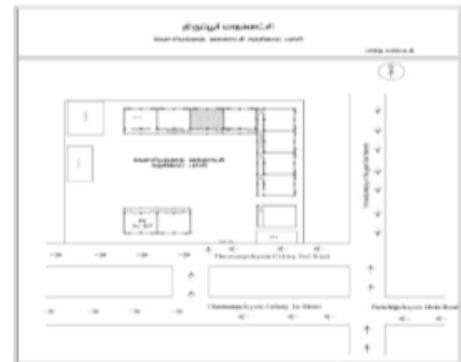

Google Map View

Polling Station Building Front View

Polling Station Front View

Cad View

Key MAP View

Minimum Basic Facility	Water	Ramp	Flag Pole	Toilet	Healthcare
	<input checked="" type="checkbox"/>	<input checked="" type="checkbox"/>	<input checked="" type="checkbox"/>	<input checked="" type="checkbox"/>	<input checked="" type="checkbox"/>