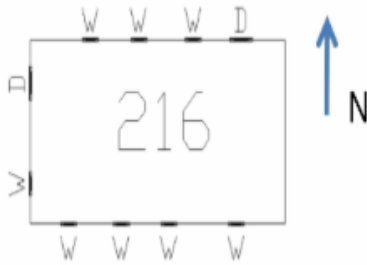

Nazri Naksha

Google Map View

Polling Station Building Front View

Polling Station Front View

Cad View

Minimum Basic Facility	Water	Ramp	Ping Point	Toilet	Healthcare
	✓	✓	✓	✓	✓

Key MAP View