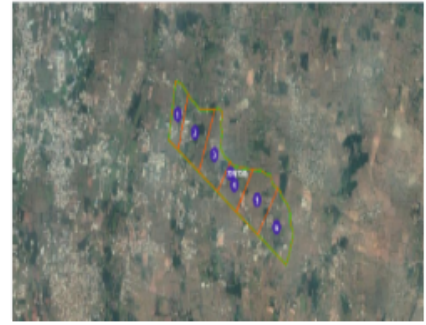

Nazri Naksha

Google Map View