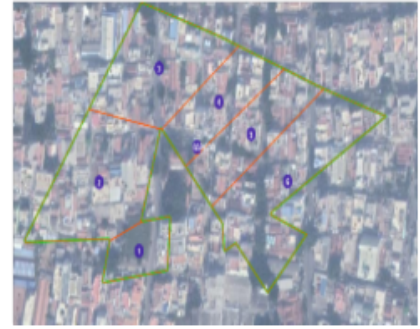

Nazri Naksha

Google Map View