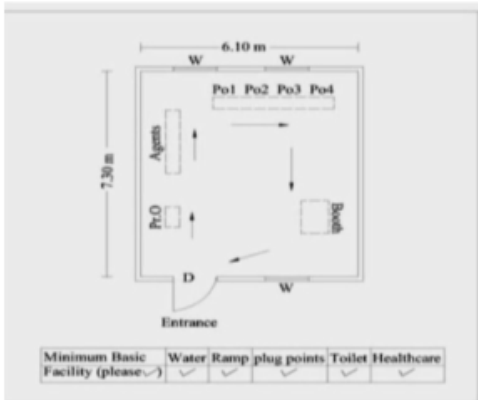

Nazri Naksha

Google Map View

Polling Station Building Front View

Polling Station Front View

Cad View

Key MAP View