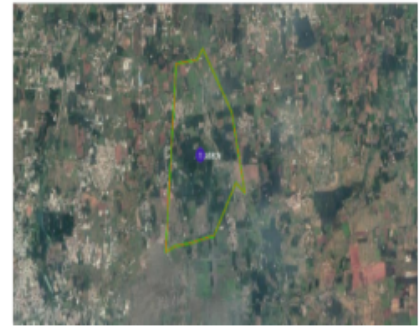

Nazri Naksha

Google Map View