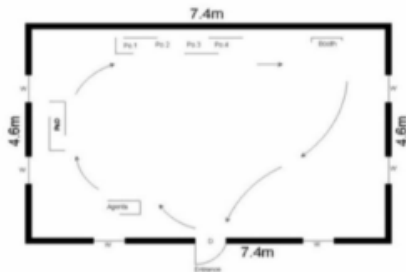

Cad View

Key MAP View

Minimum Basic Facility (Please-)	Water	Ramp	Plug Points	Toilet	Health Care
	✓	✓	✓	✓	—