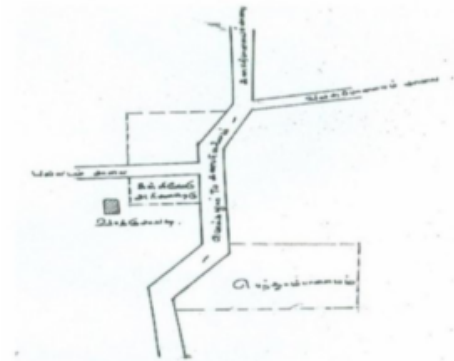

Cad View

Key MAP View

Minimum Basic Facility (Please-)	Water	Ramp	Plug Points	Toilet	Health Care
	✓	✓	✓	✓	—