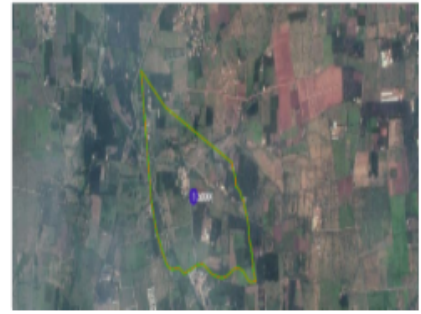

Nazri Naksha

Google Map View