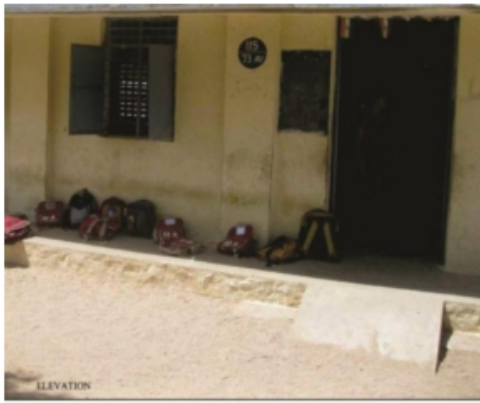

Polling Station Building Front View

Polling Station Front View