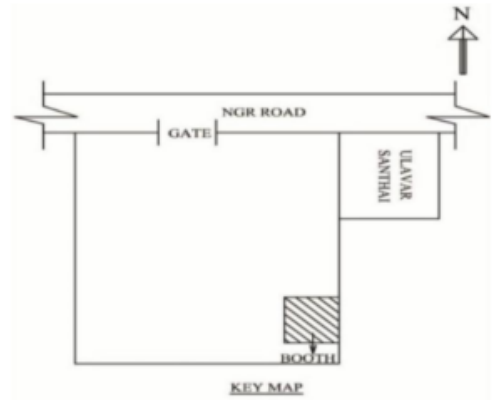

Cad View

Key MAP View

Minimum Basic Facility (Please)	Water	Ramp	Plug points	Toilet	Health care
	✓	✓	✓	✓	—