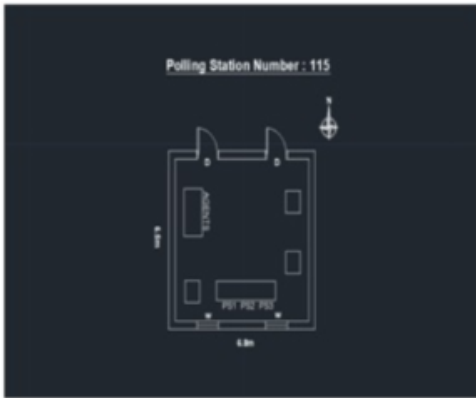

Nazri Naksha

Google Map View

Polling Station Building Front View

Polling Station Front View

Cad View

Key MAP View