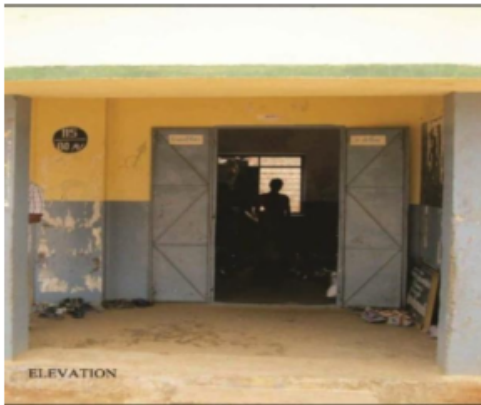

Polling Station Building Front View

Polling Station Front View