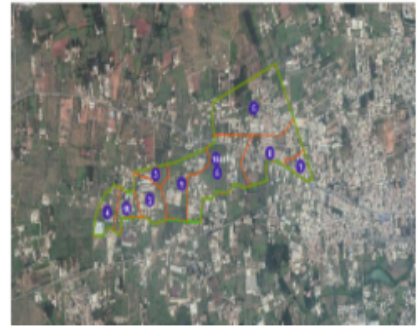

Nazri Naksha

Google Map View