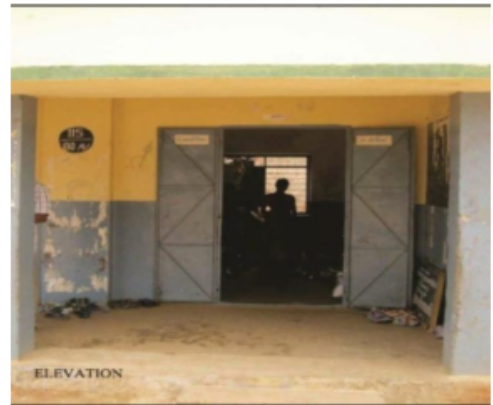

Polling Station Building Front View

Polling Station Front View