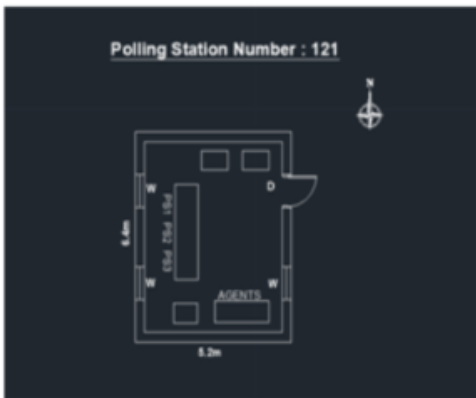

Nazri Naksha

Google Map View

Polling Station Building Front View

Polling Station Front View

Cad View

Key MAP View