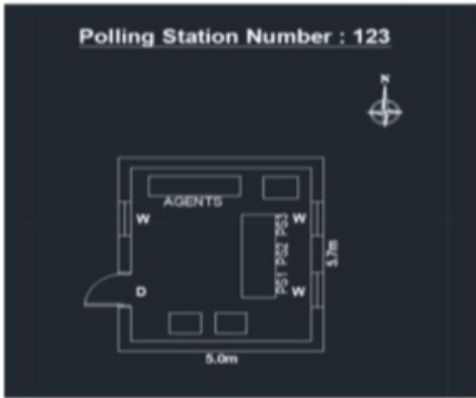

Nazri Naksha

Google Map View

Polling Station Building Front View

Polling Station Front View

Cad View

Key MAP View