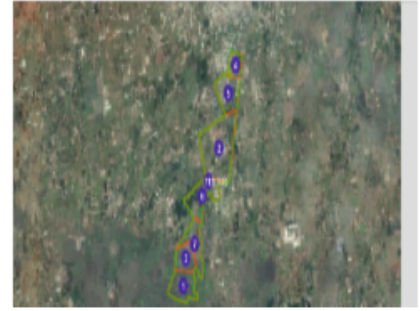

Nazri Naksha

Google Map View