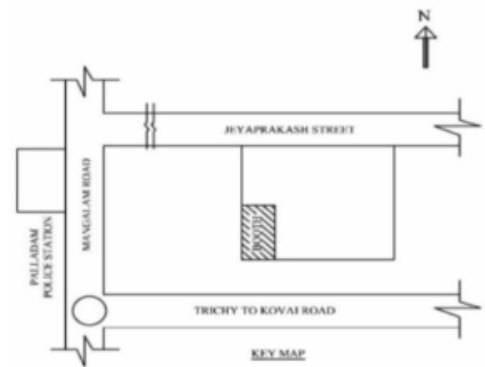

Google Map View

Polling Station Building Front View

Polling Station Front View

Cad View

Key MAP View

D - DOOR 4'9"X7'0"
W - WINDOW 4'9"X4'9"

Minimum Basic Facility (Planned)	Water	Ramp	Flag posts	Toilet	Health care
	X	✓	✓	✓	—