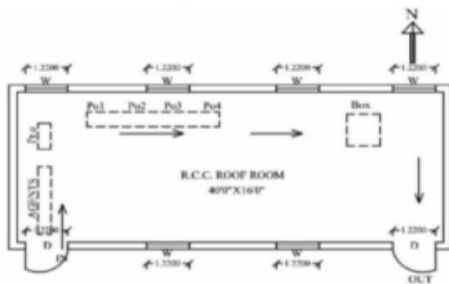

Google Map View

Polling Station Building Front View

Polling Station Front View

Cad View

Key MAP View

D - DOOR 4'9"X7'0"
W - WINDOW 4'9"X4'9"

Minimum Basic Facility (Planned)	Water	Ramp	Flag posts	Toilet	Health care
	X	✓	✓	✓	—