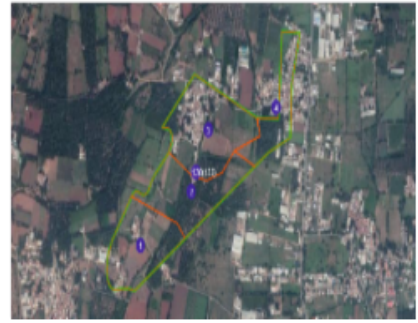

Nazri Naksha

Google Map View