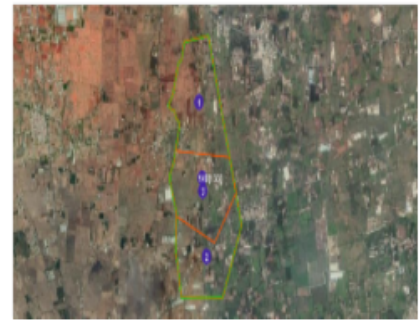

Nazri Naksha

Google Map View