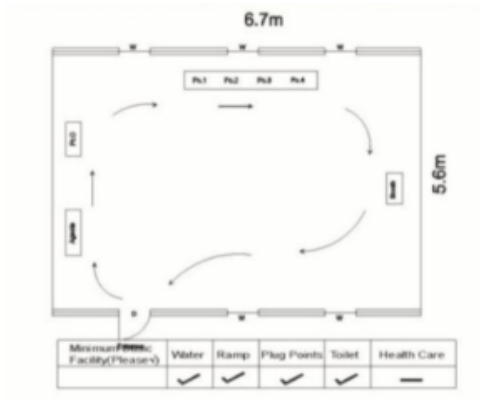

Nazri Naksha

Google Map View

Polling Station Building Front View

Polling Station Front View

Cad View

Key MAP View