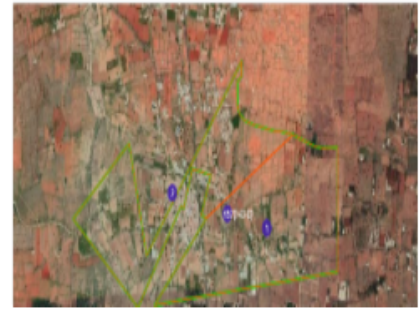

Nazri Naksha

Google Map View