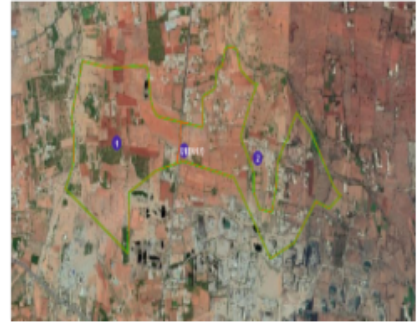

Nazri Naksha

Google Map View