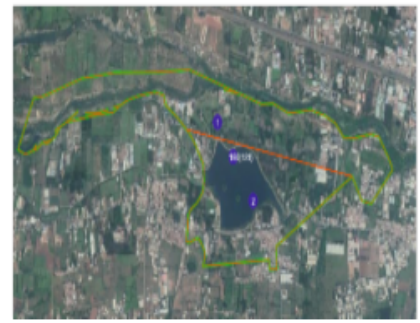

Nazri Naksha

Google Map View