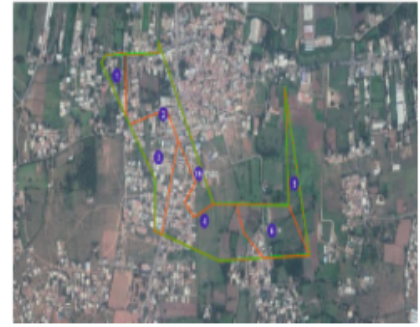

Nazri Naksha

Google Map View