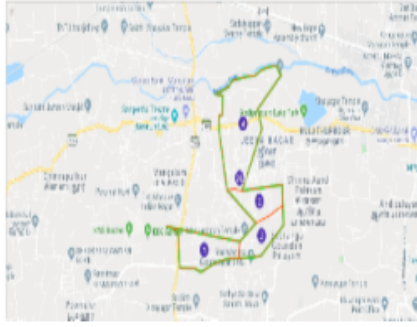

Nazri Naksha

Google Map View