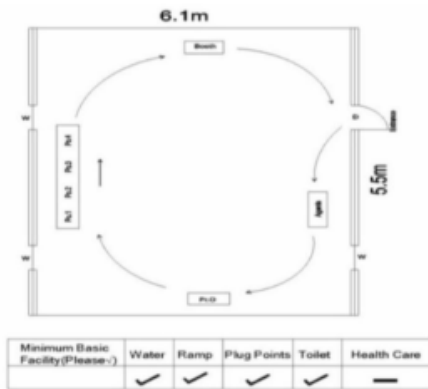

Nazri Naksha

Google Map View

Polling Station Building Front View

Polling Station Front View

Cad View

Key MAP View