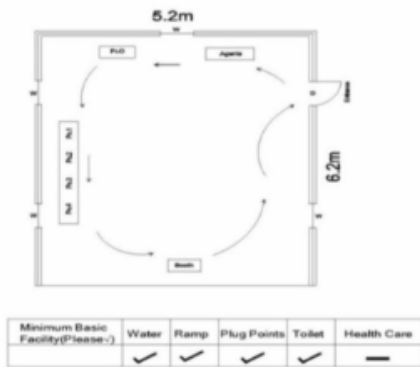

Nazri Naksha

Google Map View

Polling Station Building Front View

Polling Station Front View

Cad View

Key MAP View