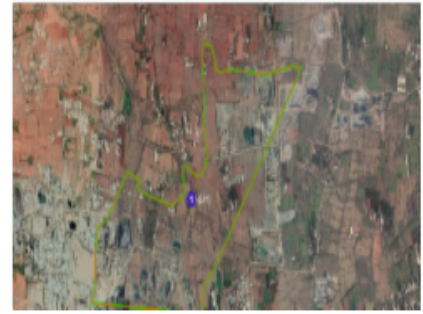

Nazri Naksha

Google Map View