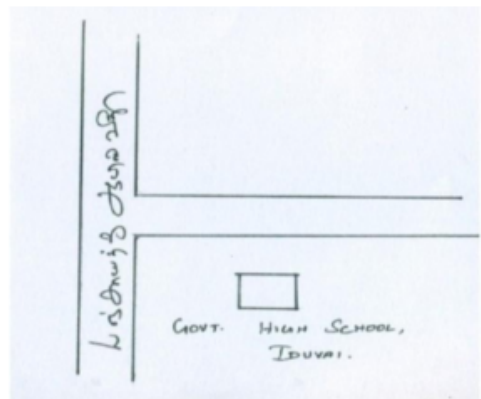

Nazri Naksha

Google Map View

Polling Station Building Front View

Polling Station Front View

Cad View

Key MAP View

Minimum Basic Facility(Please ✓)	Water	Ramp	Plug Points	Toilet	Health Care
	✓	✓	✓	✓	—