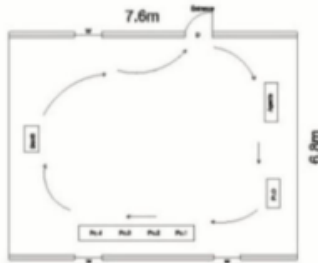

Nazri Naksha

Google Map View

Polling Station Building Front View

Polling Station Front View

Cad View

Minimum Basic Facility (Please✓)	Water	Ramp	Plug Points	Toilet	Health Care
	✓	✓	✓	✓	—

Key MAP View