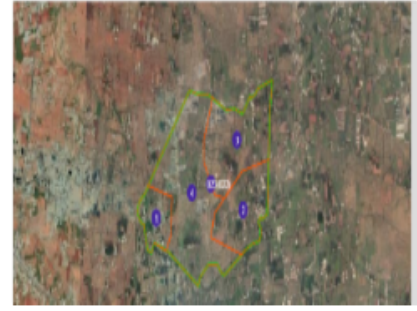

Nazri Naksha

Google Map View