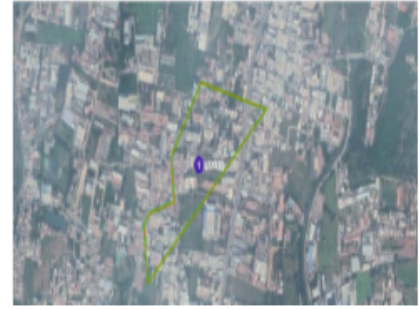

Nazri Naksha

Google Map View