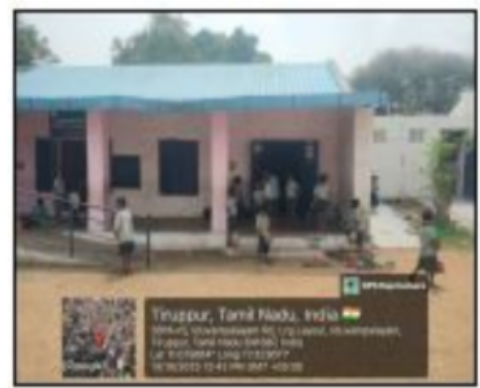

Polling Station Front View