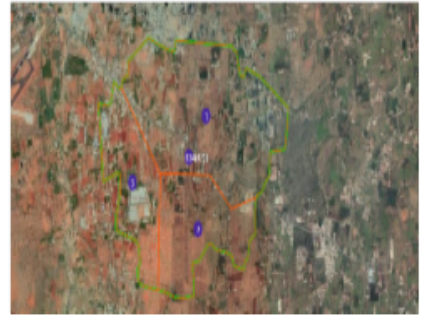

Nazri Naksha

Google Map View