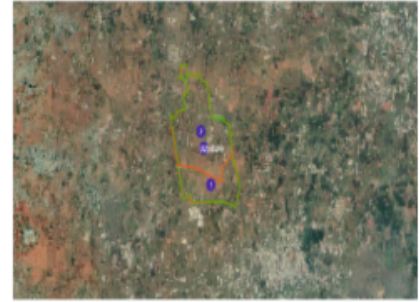

Nazri Naksha

Google Map View