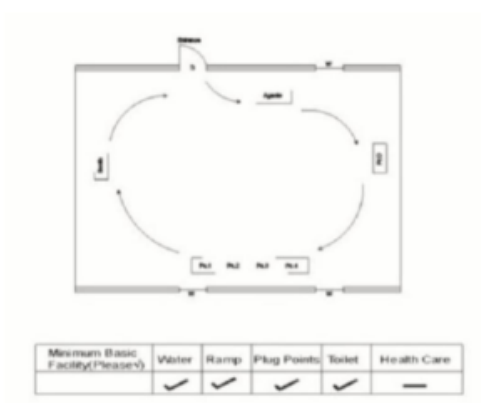

Nazri Naksha

Google Map View

Polling Station Building Front View

Polling Station Front View

Cad View

Key MAP View