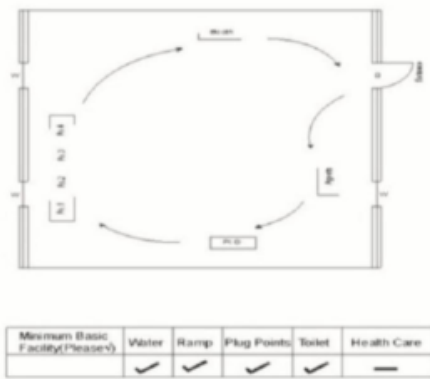

Nazri Naksha

Google Map View

Polling Station Building Front View

Polling Station Front View

Cad View

Key MAP View