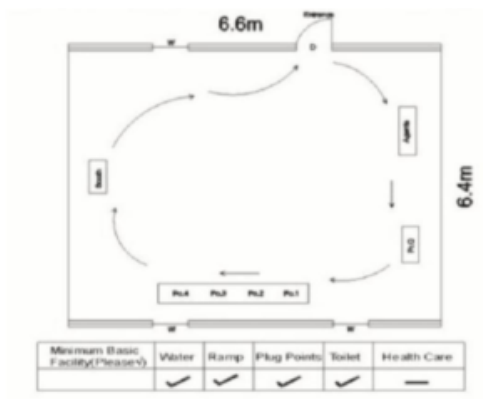

Nazri Naksha

Google Map View

Cad View