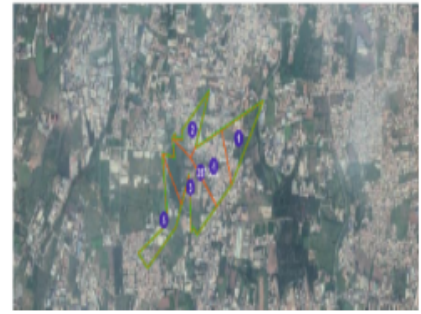

Nazri Naksha

Google Map View