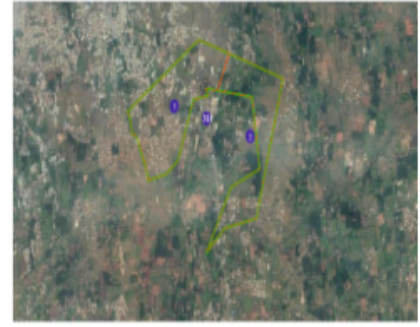

Nazri Naksha

Google Map View