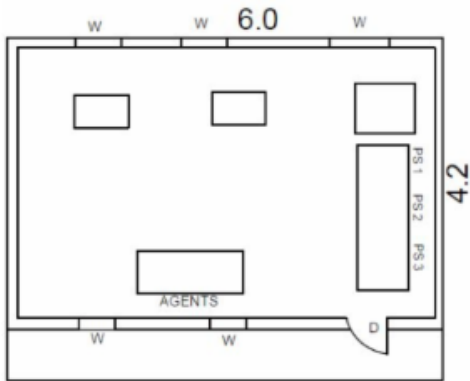

Nazri Naksha

Google Map View

Polling Station Building Front View

Polling Station Front View

Cad View

Key MAP View