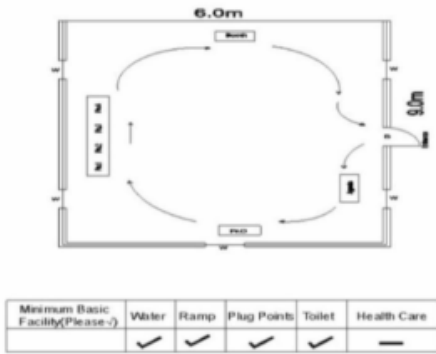

Nazri Naksha

Google Map View

Cad View