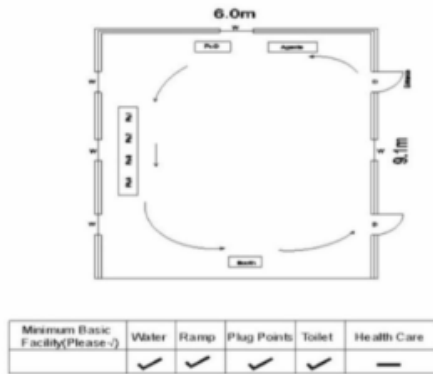

Nazri Naksha

Google Map View

Polling Station Building Front View

Polling Station Front View

Cad View

Key MAP View