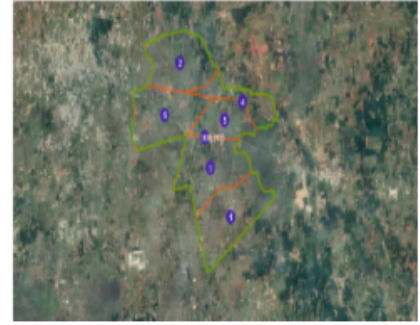

Nazri Naksha

Google Map View