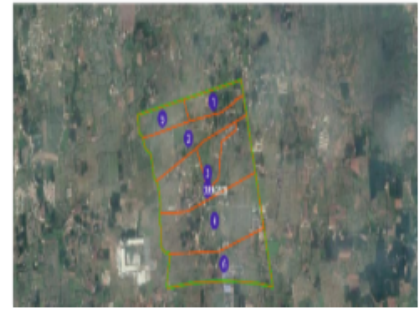

Nazri Naksha

Google Map View