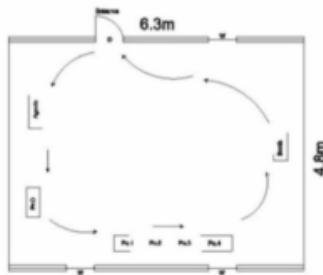

Cad View

Key MAP View

Minimum Basic Facility(Please-)	Water	Ramp	Plug Points	Toilet	Health Care
	✓	✓	✓	✓	—