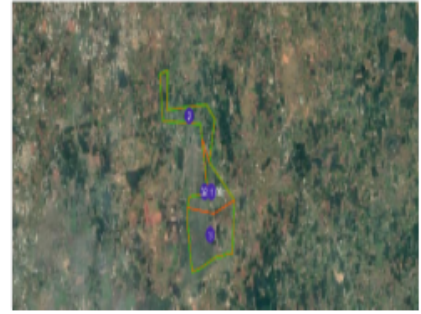

Nazri Naksha

Google Map View