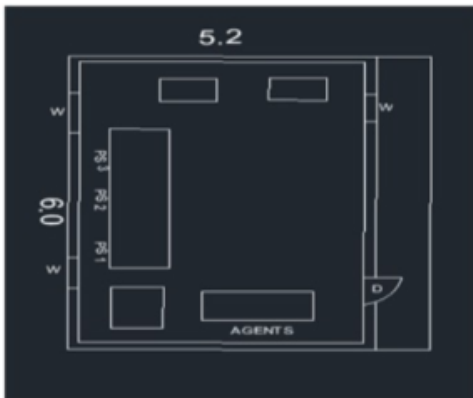

Nazri Naksha

Google Map View

Polling Station Building Front View

Polling Station Front View

Cad View

Key MAP View